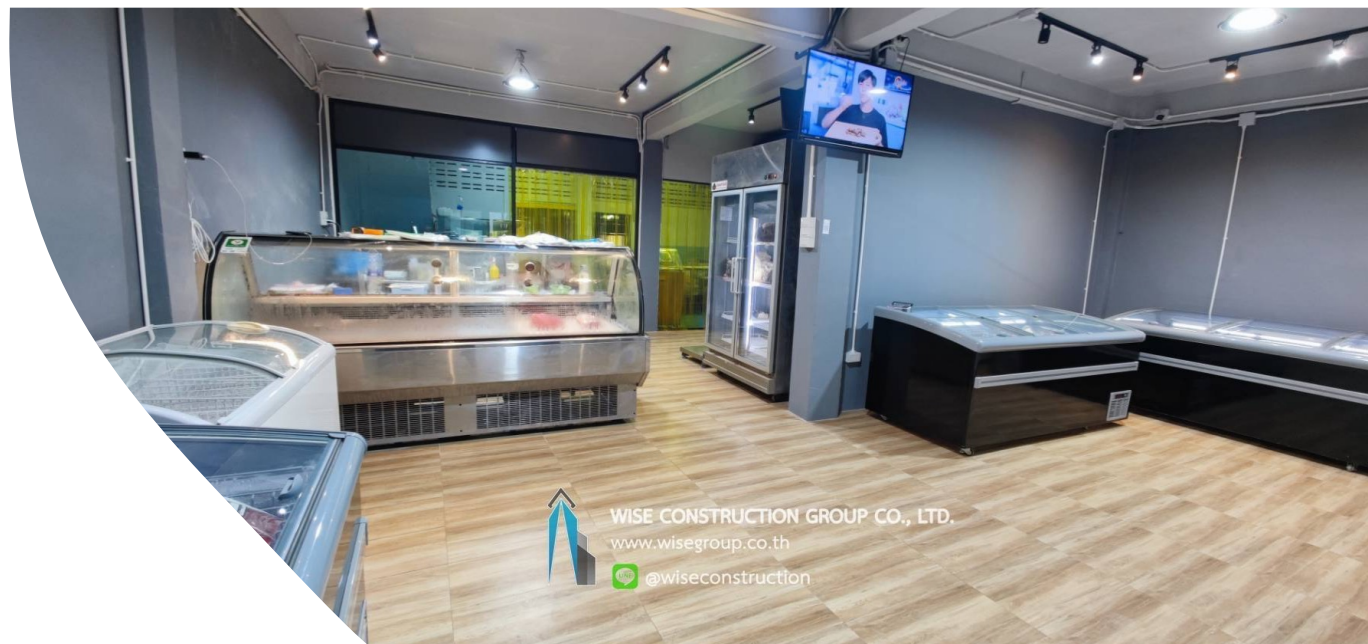

90% directly co-ordinated to project's owner

Shinkolite Roof
from SCG

At ISSARA RESIDENCE
RAMA 9

CHARN
ISSARA

Shinkolite Roof : Issara Ressidence Rama 9

WISE Home Style Office

Steel Door / Window : Ladprao

Metal Sheet Project: Rayong Butcher Store : Samutprakarn