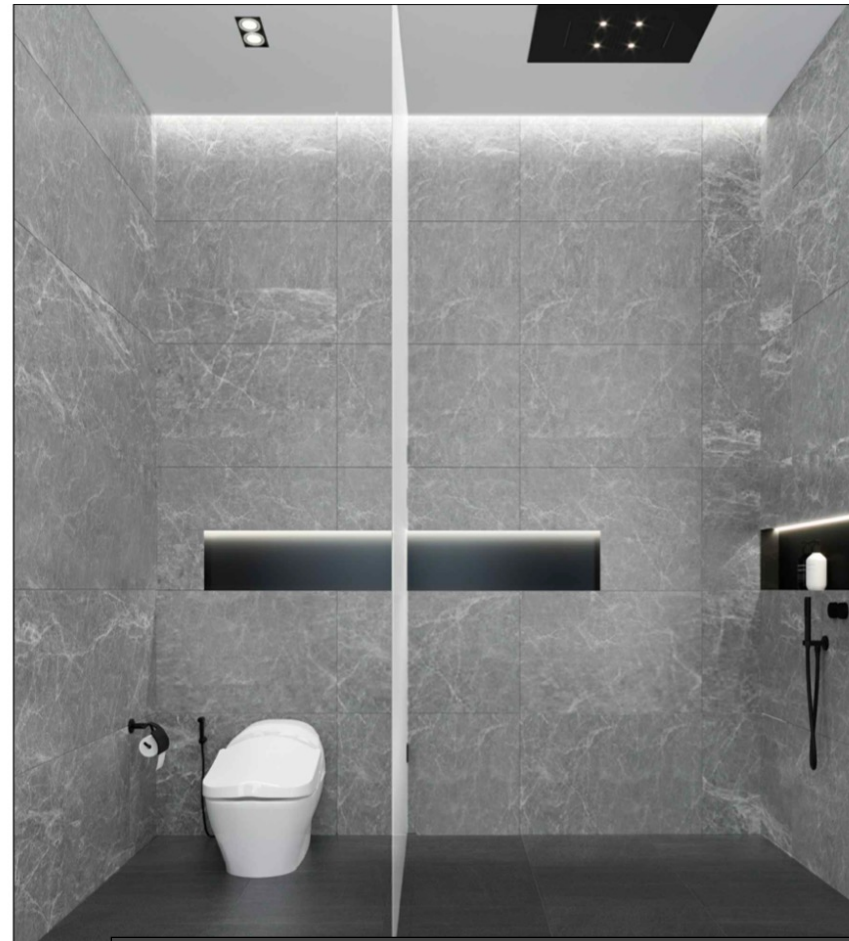

Our Current Projects