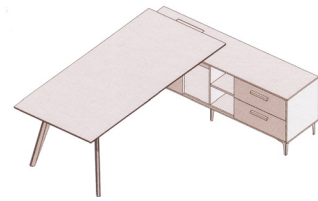

SOHO SERIES

SOHO SERIES

SOHO Executive Desk A

W	D	H
1600	800	750
1800	800	750
2000	900	750

SOHO Executive Desk B

W	D	H
1850	1800	750
2050	1800	750
2250	1800	750

SOHO Movable Side Cabinet

W	D	H
1200	470	600

SOHO Mobile Pedestal

W	D	H
600	470	600

File Cabinet E

W	D	H
2340	400	2000

File Cabinet E1

W	D	H
800	400	2000

File Cabinet E2

W	D	H
770	400	2000