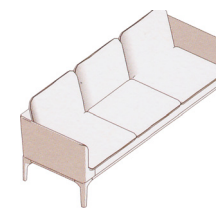

SOHO Mobile Pedestal

W	D	H
600	470	600

File Cabinet E

W	D	H
2340	400	2000

File Cabinet E1

W	D	H
800	400	2000

File Cabinet E2

W	D	H
770	400	2000

File Cabinet E3

W	D	H
430	400	2000

File Cabinet A1

W	D	H
1200	470	1288

File Cabinet A2

W	D	H
1200	470	1288

File Cabinet B

W	D	H
1200	470	1288

File Cabinet C

W	D	H
1200	470	840

Three-Seater Sofa

W	D	H
1200	470	1288

One-Seater Sofa

W	D	H
1200	470	1288

Two-Seater Stool

W	D	H
1200	470	1288

SOHO Coffee Table

W	D	H
Diameter 1160	420	

File Cabinet D1

W	D	H
1200	470	840

File Cabinet D2

W	D	H
1200	470	640

Double Deco Cabinet

W	D	H
738	400	380